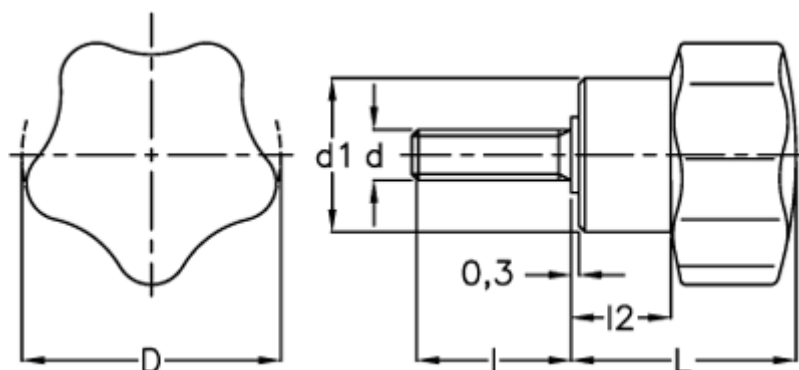

Data Sheet

Article number: 2302066651

Description: E+G Lobe knob
VC.192/70 p-M12x30

Measures

D	= 70
d1	= 30
d 6g	= M12
l	= 30
L	= 44
l2	= 20